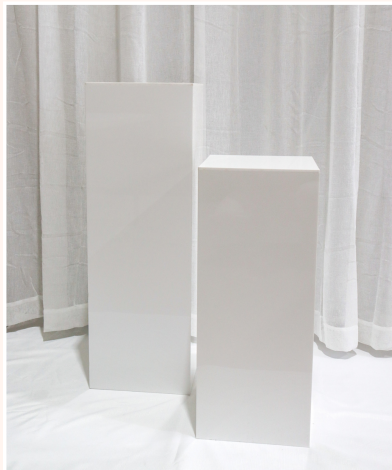

# Signage Frames + Easels

WHITE FRAME LARGE  
\$35

WHITE FRAME SMALL  
\$35

BLACK FRAME  
\$35

BLACK EASEL  
\$35

WHITE BASE  
\$35

# Backdrop Structures

WHITE TOWERS  
\$55 each

BLACK TOWERS  
\$55 each

BLACK TOWERS SMALL  
\$25 each

WHITE ACRYLIC  
PLINTHS  
\$35 each

CLEAR ACRYLIC  
PLINTHS  
\$30 each

WHITE CIRCLE ARBOUR  
\$120

WHITE ARCH LARGE  
173x23x223cmH  
\$160

# Urns

WHITE URNS  
\$35 each

WHITE POTS ASSORTED  
Small - \$25  
Medium - \$60  
Large - \$80